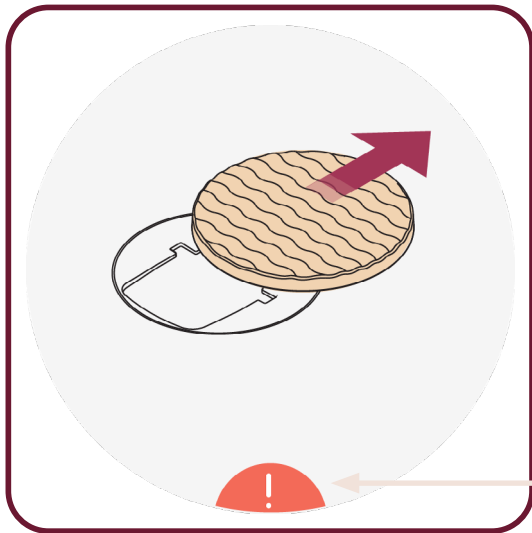

What does the symbol at the bottom of the attract screen mean?

Indications for maintenance

Symbols that appear at the bottom of the main Attract screen indicate the current maintenance status of the machine. These can include simple warnings or blocking alerts. Blocking alerts may prevent the machine from dispensing drinks that require milk until the required maintenance action has been completed. Press the icon to learn more about how to resolve.