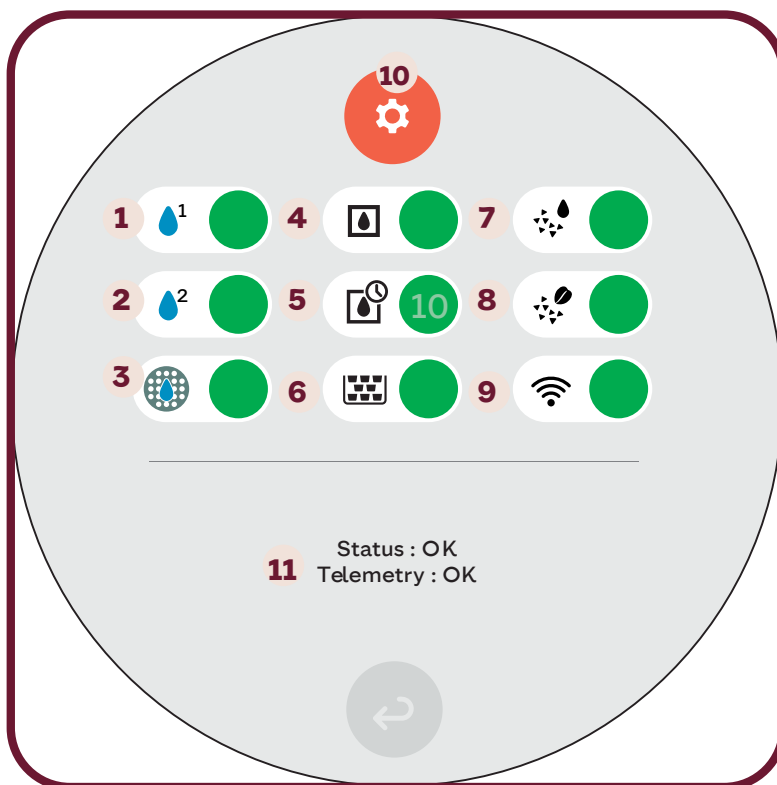

Machine status screen

Below details the machine status screen and indications represented by each colour:

1	Water tank for coffee (left) level	● = Full	● = Almost Empty	● = Empty
2	Water tank for milk (right) level	● = Full	● = Almost Empty	● = Empty
3	Internal drip tray	● = Full		● = Empty
4	BiB quantity status (details to be finalised. No Operator action required)			
5	BiB remaining days before expiration			
6	Capsule bin	● = Full	● = Almost Empty	● = Empty
7	Milk circuit descaling status	● = OK	● = Due soon	● = Required
8	Coffee circuit descaling status	● = OK	● = Due soon	● = Required
9	Connection status (GRID/SIM) *No Operator action required	● = OK	● = Low signal	● = Disconnected
10	Operator menu			
11	Any errors/messages will display here.			